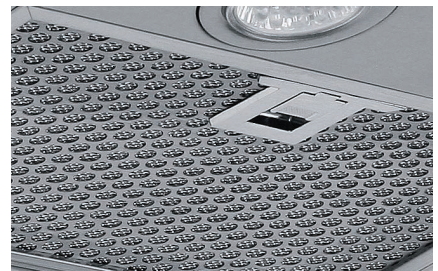

SILENT RANGEHOOD RANGE

UM1170-6S, UM1170-9S UNDERMOUNT/60cm, 90cm

schweigen

UM1170-9S

UM1170-6S

- **innovative design** - this stainless steel undermount rangehood integrates seamlessly with kitchen cabinetry.
- **powerful silent extraction** - the German engineered Isodrive® motor delivers effective, efficient extraction of steam, smoke, and 100% odour removal - leaving your kitchen air fresher.
- **convenient features** - soft-touch controls with 5 speed levels and a 15 minute auto shut-off timer, so you can leave the kitchen and the rangehood will switch off after clearing the air.
- **mesh or baffle filters** - dishwasher safe, lifetime warranty

SILENT SYSTEM

BAFFLE FILTER OPTIONAL

SILENT RANGEHOOD RANGE

UM1170-6S, UM1170-9S UNDERMOUNT / 60cm, 90cm

schweigen

DESCRIPTION

- stainless steel finish
- silent Isodrive® motor system
- soft touch controls, digital display
- 5 x speed levels
- 15 minute delay timer with auto shut-off
- 2 x LED lights
- stainless steel, dishwasher safe filters
- 3 Year Warranty on Canopy