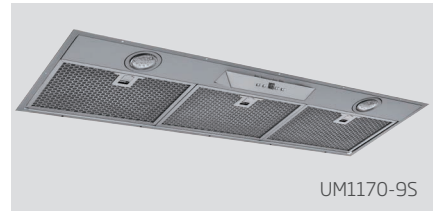

SILENT RANGEHOOD RANGE

UM1170-6S, UM1170-9S UNDERMOUNT/60cm, 90cm

schweigen

UM1170-9S

UM1170-6S

- **innovative design** - this stainless steel undermount rangehood integrates seamlessly with kitchen cabinetry.
- **powerful silent extraction** - the German engineered Isodrive® motor delivers effective, efficient extraction of steam, smoke, and 100% odour removal - leaving your kitchen air fresher.
- **convenient features** - soft-touch controls with 5 speed levels and a 15 minute auto shut-off timer, so you can leave the kitchen and the rangehood will switch off after clearing the air.
- **mesh or baffle filters** - dishwasher safe, lifetime warranty

SILENT SYSTEM

BAFFLE FILTER OPTIONAL

SILENT RANGEHOOD RANGE

UM1170-6S, UM1170-9S UNDERMOUNT / 60cm, 90cm

schweigen

DESCRIPTION

- stainless steel finish
- silent Isodrive® motor system
- soft touch controls, digital display
- 5 x speed levels
- 15 minute delay timer with auto shut-off
- 2 x LED lights
- stainless steel, dishwasher safe filters
- 3 Year Warranty on Canopy

TECHNICAL DATA

UM-1170-6S

- dimensions: (W x D)
598 x 295 mm
- 2 x filters (baffle filter optional)

UM-1170-9S

- dimensions: (W x D)
898 x 295 mm
- 3 x filters (baffle filter optional)

MOTOR OPTIONS

- **S1 650** - single external motor
 - 650 m³/h airflow
 - 150mm flexi ducting (4m)
 - install roof/wall/eaves
- **ST 900** - single external motor
 - 900 m³/h airflow
 - 200mm flexi ducting (6m)
 - install roof/wall
- **SP 1600** - single external motor
 - 1600 m³/h airflow
 - 200mm flexi ducting (6m)
 - install roof/wall
- **10 Year Warranty on Motor**